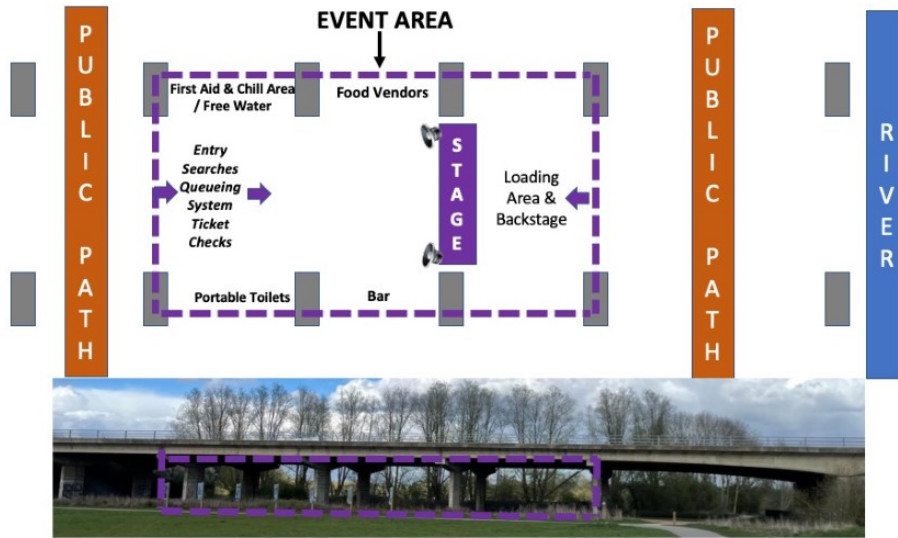

MIXOLOGY OUTDOOR EVENT BRIDGE LAYOUT (14.08.21)

The event area will be limited to under the 8 columns / bridge footings and will be free of both public / walking paths.

This page is intentionally left blank